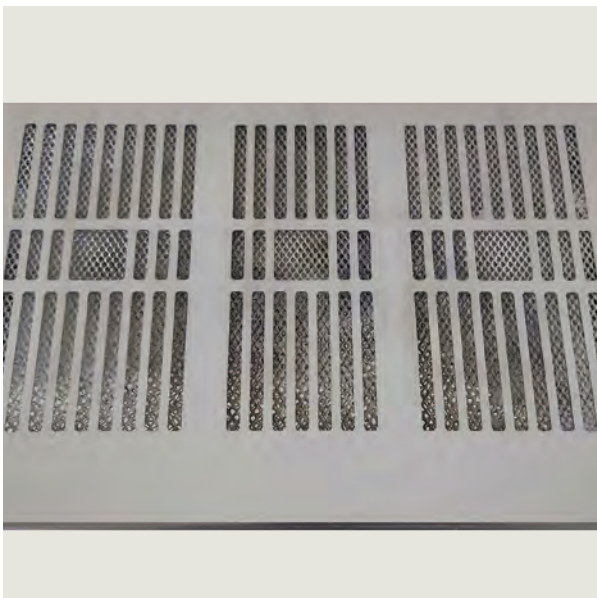

Highly functional drip tray thanks to its distinctive design which protects from accidental spillage of water.

OPTIONAL: The UVC LED lamps on each dispensing zone have a sterilizing effect and prevent bacterial proliferation by directly targeting bacteria, viruses, and other microorganisms.