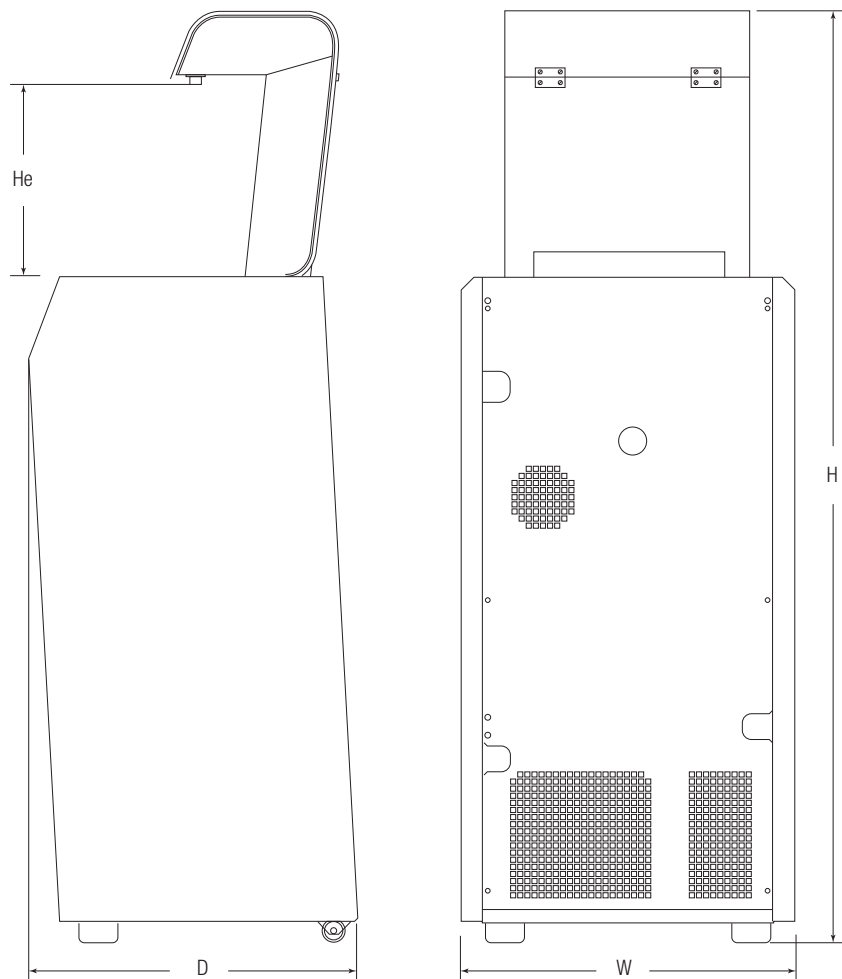

TECHNICAL PROFILE

Fontemagna I.T. 80 Fizz
Fontemagna Light 3.0 80 Fizz

Fontemagna I.T. 150 Fizz
Fontemagna Light 3.0 150 Fizz

Cooling capacity [Lt/h.]	80	150
Power supply	230 V - 50 Hz	230 V - 50 Hz
Pump	Rotary Carbonation Pump	Rotary Carbonation Pump
Cooling technology	Ice Bank - Single Coil	Ice Bank - Double Coil
Ice Bank capacity [Lt]	14	18
Ice Bank [Kg]	5	8
Condensation	Ventilated Condensation	Ventilated Condensation
Power consumption [W]	530	920
Max. absorption [A]	2.3	4
Materials	Stainless steel	Stainless steel