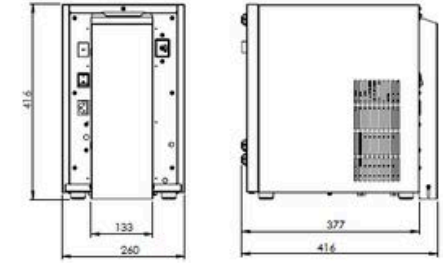

BLUSODA BOX SUPER HOT

Technical Data Sheet	Blusoda Box Super Hot 30	Blusoda Box Super Hot 45
Cooling capacity	30 Lt/h	45 Lt/h
Continuous supply	6 Lt	12 Lt
Cold water temperature	5 - 12 °C *	
Cooling technology	Aluminium fusion block heat exchanger	
Cold Water Coil	Stainless Steel AISI 316	
Hot water temperature	96°C +/-2%	
Hot water tank capacity (lt)	1 Lt	
Heater Wattage	1000 W	
Pump	Professional membrane carbonation pump	
Condensation	Ventilated	
Adjustable Thermostat	Yes	
Refrigerant gas	Natural HYDROCARBON gas R290	
Supply	230 V - 50 Hz	
Power	1/8 HP	1/5 HP
Absorbed power	1190W - 5,65 A	1286 W - 5,8 A
Inlet water pipe	Ø 5/16" (8mm)	
Inlet hot water pipe	Ø 5/16" (8mm)	
Inlet CO₂ pipe	Ø 5/16" (8mm)	
Working room temperature	Min 16°C - Max 32°C	
Dimensions LxDxH (mm)	260x416x416	318x440x468
Packaging dimensions LxDxH (mm)	350x580x510	390x580x550
Net weight (kg)	26	32
Gross weight (kg)	28	35

* rated at a room temp. of 25°C and inlet water temp. of 20°C

Blusoda Box Super Hot 30