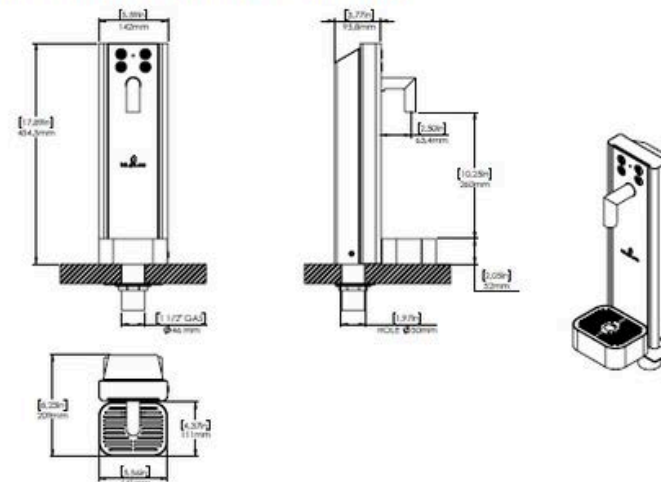

[mod. Bluglass Tower One Super Hot]