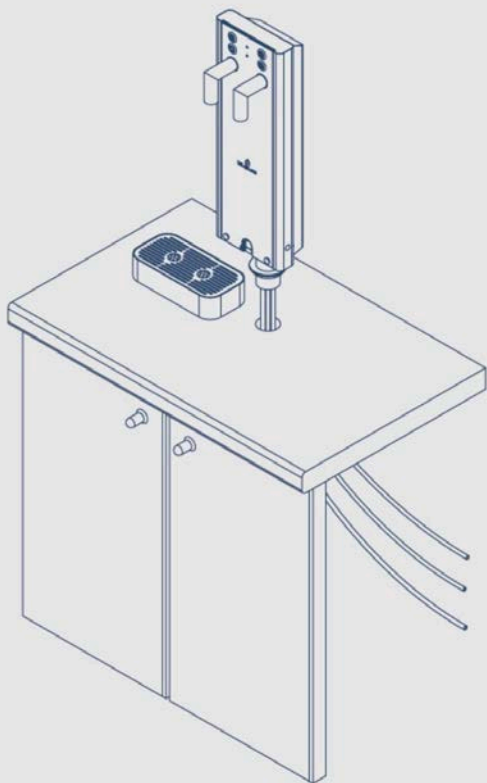

---

Made of stainless steel and tempered glass, ensuring excellent hygiene and easy surface cleaning

---

Convenient dispensing height (260 and 319 mm) accommodates cups, glasses, and bottles

---

Optional UV-C LED filtration for enhanced hygiene

## INSTALLER BENEFITS

One-hole setup: all water and drain connections through a single Ø50 mm hole

LED alerts: fast diagnostics via blink codes

Easily accessible and inspectionable boiler for simpler maintenance and descaling

Dual water inlets allow for the installation of separate filters for hot and cold water