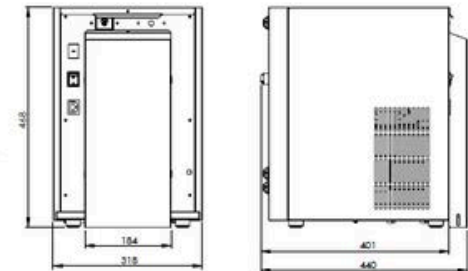

Blusoda Box Super Hot 45