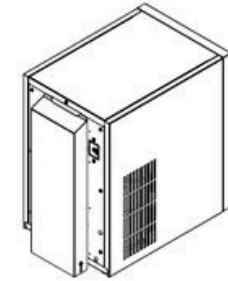

BLUSODA BOX SUPER HOT

Technical Data Sheet	Blusoda Box Super Hot 30	Blusoda Box Super Hot 45
Cooling capacity	30 Lt/h	45 Lt/h
Continuous supply	6 Lt	12 Lt
Cold water temperature	5 - 12 °C *	
Cooling technology	Aluminium fusion block heat exchanger	
Cold Water Coil	Stainless Steel AISI 316	
Hot water temperature	96°C +/-2%	
Hot water tank capacity (lt)	1 Lt	
Heater Wattage	1000 W	
Pump	Professional membrane carbonation pump	
Condensation	Ventilated	
Adjustable Thermostat	Yes	
Refrigerant gas	Natural HYDROCARBON gas R290	
Supply	230 V - 50 Hz	
Power	1/8 HP	1/5 HP
Absorbed power	1190W - 5,65 A	1286 W - 5,8 A
Inlet water pipe	Ø 5/16" (8mm)	
Inlet hot water pipe	Ø 5/16" (8mm)	
Inlet CO₂ pipe	Ø 5/16" (8mm)	
Working room temperature	Min 16°C - Max 32°C	
Dimensions LxDxH (mm)	260x416x416	318x440x468
Packaging dimensions LxDxH (mm)	350x580x510	390x580x550
Net weight (kg)	26	32
Gross weight (kg)	28	35

* rated at a room temp. of 25°C and inlet water temp. of 20°C

Blusoda Box Super Hot 30