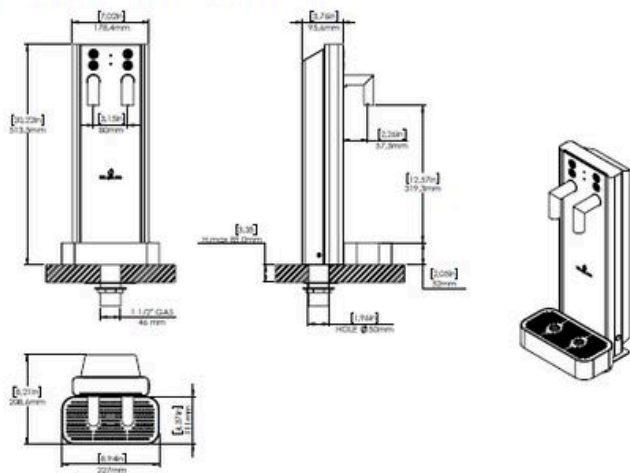

[mod. Bluglass Tower Super Hot]