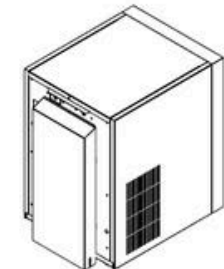

Blusoda Box Super Hot 45