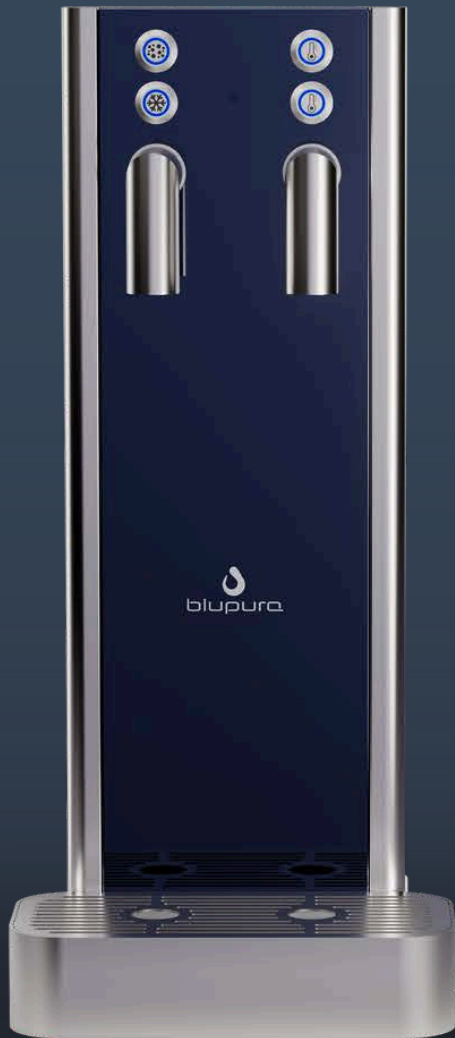

# BLUGLASS TOWER FROM COLD TO SUPER HOT

The ultimate multi functional tap for those who demand elegance, performance, and complete water solutions

## Engineered for excellence Crafted for demanding spaces

Discover the **Blupura Super Hot Bundle**: the **Blusoda Box Super Hot** undercounter unit paired exclusively with the **Bluglass Tower Super Hot** tap.

# Two Components One Integrated System Maximum Performance

This is not just a tap and a chiller. It's a fully optimized water delivery system.

The Blusoda Box Super Hot is engineered to work exclusively with the Bluglass Tower Super Hot, ensuring seamless compatibility, safety, and superior performance.

Dual water inlets allow for the installation of separate filters for hot and cold water