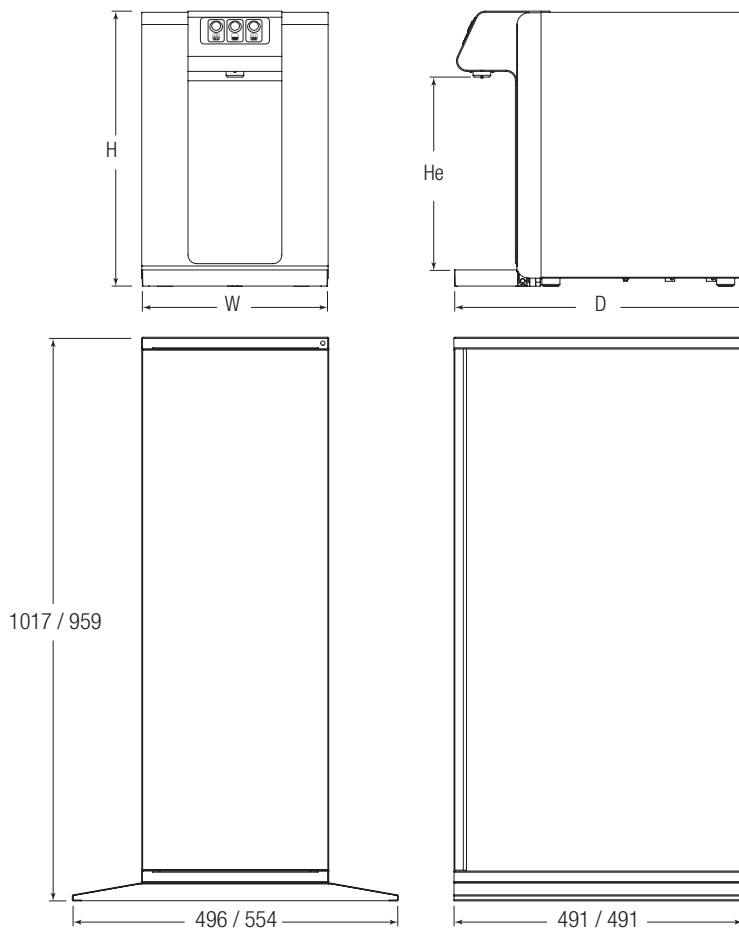

TECHNICAL PROFILE

BluSoda 30 Fizz
BluSoda Black 30 Fizz
BluSoda Mix 30 Fizz
BluSoda Plus 30 Fizz
BluSoda Touch Free 30 Fizz

BluSoda 45 Fizz
BluSoda Black 45 Fizz
BluSoda Mix 45 Fizz
BluSoda Plus 45 Fizz

BluSoda
Hot 30 Fizz
BluSoda Black
Hot 30 Fizz

BluSoda
Hot 45 Fizz
BluSoda Black
Hot 45 Fizz

Cooling capacity [Lt/h.]	30	45	30 - 8	45 - 8
Power supply	230 V - 50 Hz	230 V - 50 Hz	230 V - 50 Hz	230 V - 50 Hz
Pump	Membrane carbonation pump	Membrane carbonation pump	Membrane carbonation pump	Membrane carbonation pump
Cooling technology	Dry Cooling	Dry Cooling	Dry Cooling	Dry Cooling
Condensation	Ventilated Condensation	Ventilated Condensation	Ventilated Condensation	Ventilated Condensation
Max. hot water temperature	-	-	82° C +/-5%	82° C +/-5%
Hot water tank [Lt.]	-	-	1	1
Power consumption [W]	300	300	810	820
Max. absorption [A]	1,55	1.3	3,8	3,75
Materials	Stainless steel	Stainless steel	Stainless steel	Stainless steel